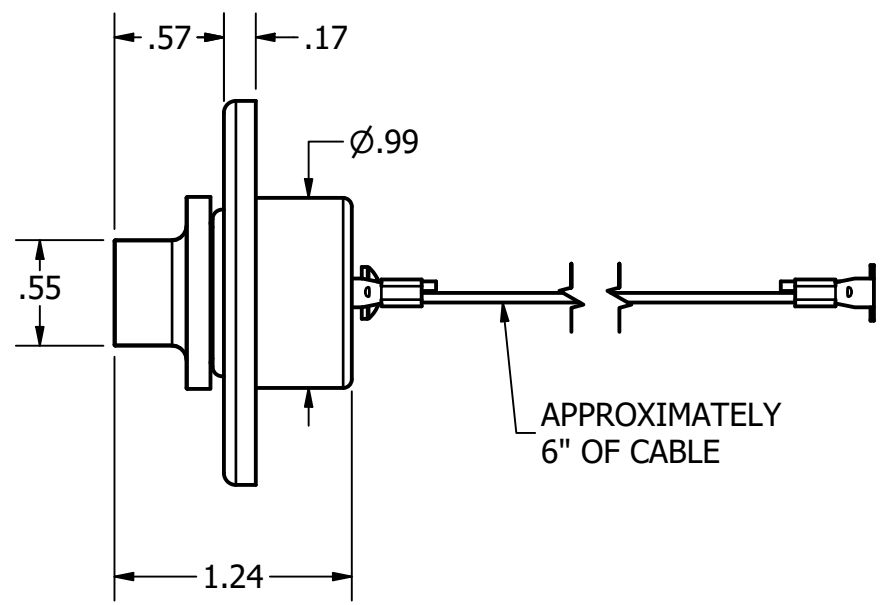

Marketing Drawing for 87000

Description
GARBOARD DRAIN NPT

Size	Part No	Units	Rev	Scale
A	87000	INCHES	1	1:1

Phone: 800.874.4506 www.gemplux.com