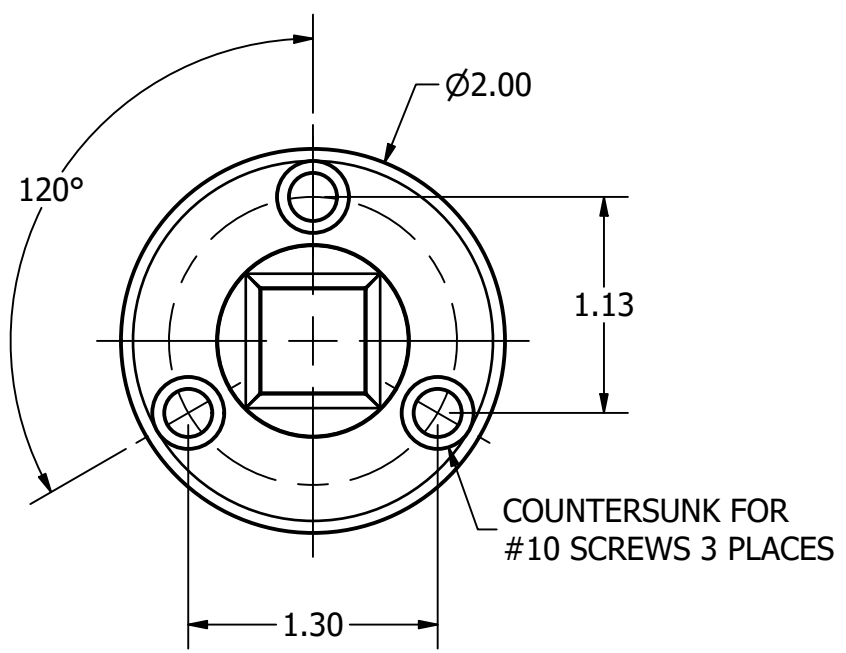

Marketing Drawing for 87000

Description
GARBOARD DRAIN NPT

Size	Part No	Units	Rev	Scale
A	87000	INCHES	1	1:1

Phone: 800.874.4506 www.gemplux.com